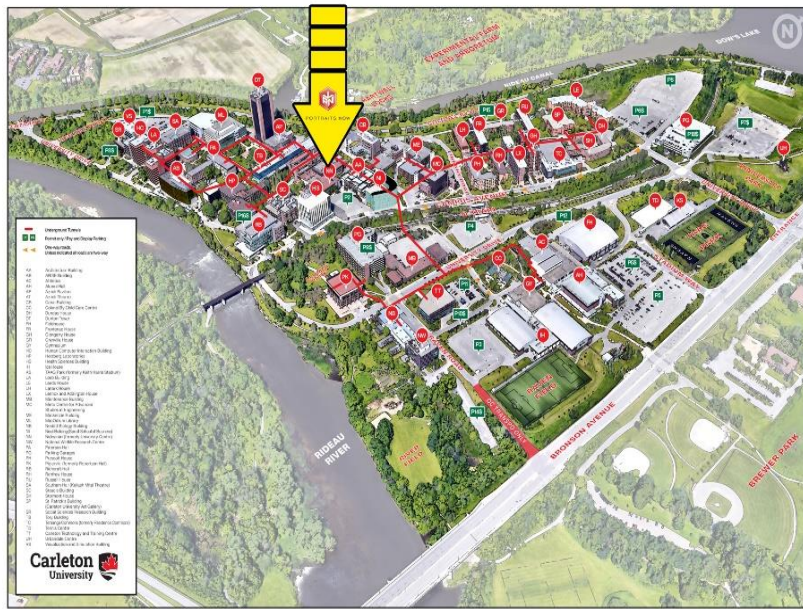

# PORTRAITS NOW CARLETON UNIVERSITY STUDIO MAP

## Room 131C- #1 Floor Nideyinàn Building (formerly University Centre)

- Park in P2 (paid parking through HotSpot mobile App).
- You will see the Bookstore with a set of doors to the right.
- Go in the doors, veer right of the staircase inside, continue straight and turn right at the Tim Horton's.
- Portraits Now is down the hallway, 2<sup>nd</sup> room on the left after Tim Horton's, room 131C.
- Call 613-526-8899 if you get lost and need help!

CAMPUS MAP

INSIDE BUILDING