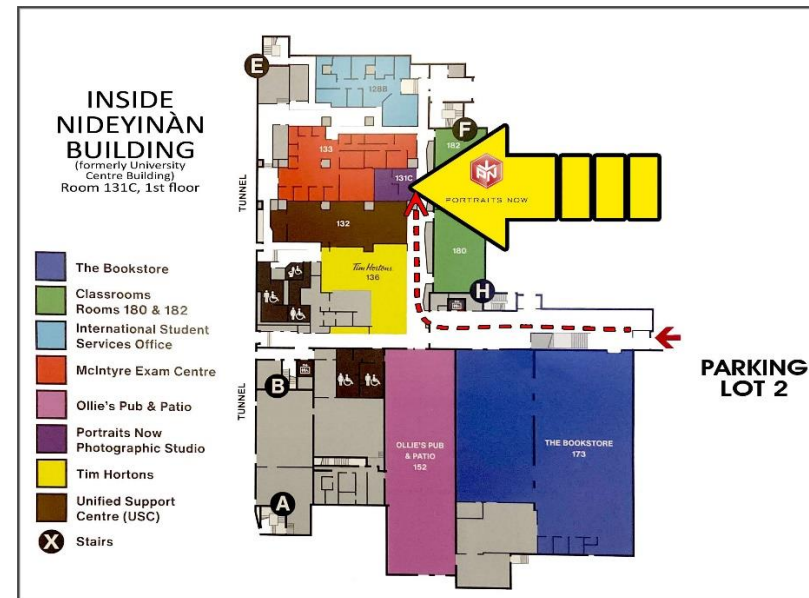

# PORTRAITS NOW CARLETON UNIVERSITY STUDIO MAP

## Room 131C- #1 Floor Nideyinàn Building (formerly University Centre)

- Park in P2 (paid parking through HotSpot mobile App).
- You will see the Bookstore with a set of doors to the right.
- Go in the doors, veer right of the staircase inside, continue straight and turn right at the Tim Horton's.
- Portraits Now is down the hallway, 2<sup>nd</sup> room on the left after Tim Horton's, room 131C.
- Call 613-526-8899 if you get lost and need help!

CAMPUS MAP

INSIDE BUILDING